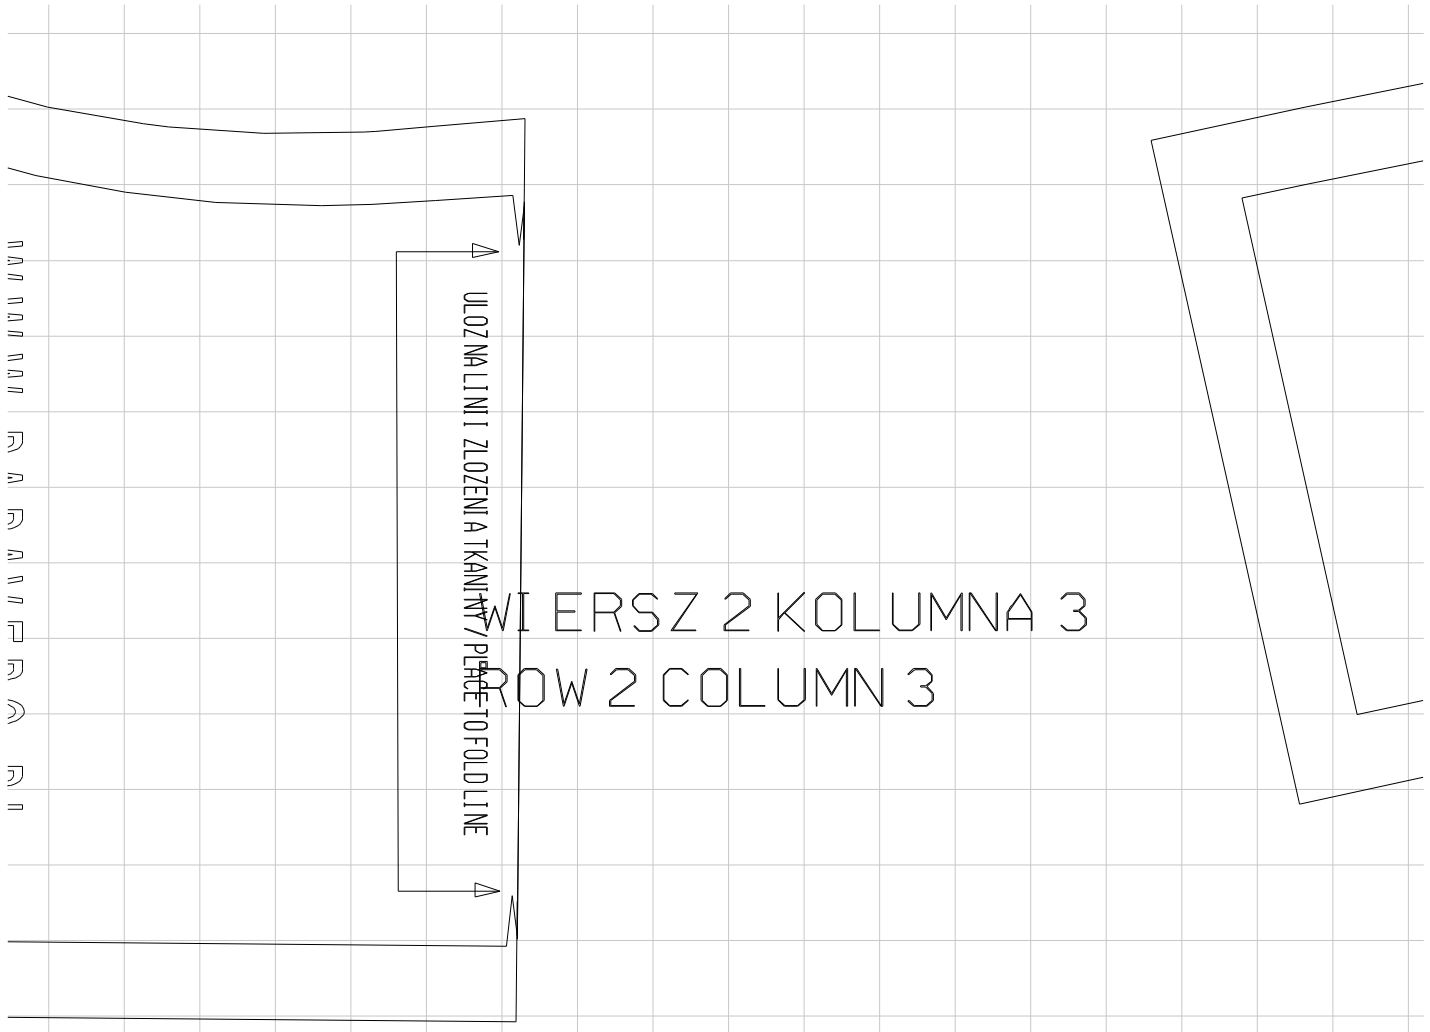

ID: TEST 10X10CM
SIZE: 50

WIERSZ 1 KOLUMNA 1
ROW 1 COLUMN 1

ID: 1 PRZOD/FRONT W.PCZ.15.02
SIZE: 50

WWW.PAPAVERO.PL

WIERSZ 2 KOLUMNA 1
ROW 2 COLUMN 1

S-02

WIERSZ 4 KOLUMNA 1
ROW 4 COLUMN 1

WIERSZ 1 KOLUMNA 2
ROW1 COLUMN 2

WIERSZ 2 KOLUMNA 2
ROW 2 COLUMN 2

WI ERSZ 3 KOLUMNA 2
ROW 3 COLUMN 2

SIZE: 2 PRZOOD / FRONT W

W W W W D A D A W F

1
1
R
D
D
I

1-PCZ-15-0

WIERSZ 4 KOLUMNA 2
ROW 4 COLUMN 2

WIERSZ 1 KOLUMNA 3
ROW 1 COLUMN 3

WWW.PAPKVERO.PL

ID: 5 PRZOD/FRONT W_PCZ_15_02
SIZE: 50

WIERSZ 3 KOLUMNA 3
ROW 3 COLUMN 3

A grid with 15 vertical columns and 20 horizontal rows. Two irregular shapes are drawn with black lines. The left shape starts at the top-left corner, goes right to the 3rd column, then down to the 14th row, then right to the 5th column, then down to the bottom, then right to the 15th column, then up to the 14th row, then left to the 3rd column, then up to the 4th row, then left to the 1st column, then up to the 10th row, then right to the 3rd column, then up to the top. The right shape starts at the top-right corner, goes left to the 13th column, then down to the 14th row, then left to the 11th column, then down to the bottom, then left to the 15th column, then up to the 14th row, then left to the 13th column, then up to the top. The text 'WIERSZ 4 KOLUMNA 3' and 'ROW 4 COLUMN 3' is centered in the grid.

WIERSZ 4 KOLUMNA 3
ROW 4 COLUMN 3

ID: 8 PRZOD+TYL / FRONT+BACK W_PCZ_15_02
SIZE: 50

WIERSZ 1 KOLUMNA 4
ROW 1 COLUMN 4

ID: 13 REKAW / SLEEVE
SIZE: 50

ID: 4 PRZOD / FRONT W_PCZ_15_02
SIZE: 50

ID: 9 PRZOD+TYL / FRONT+BACK W_P
SIZE: 50