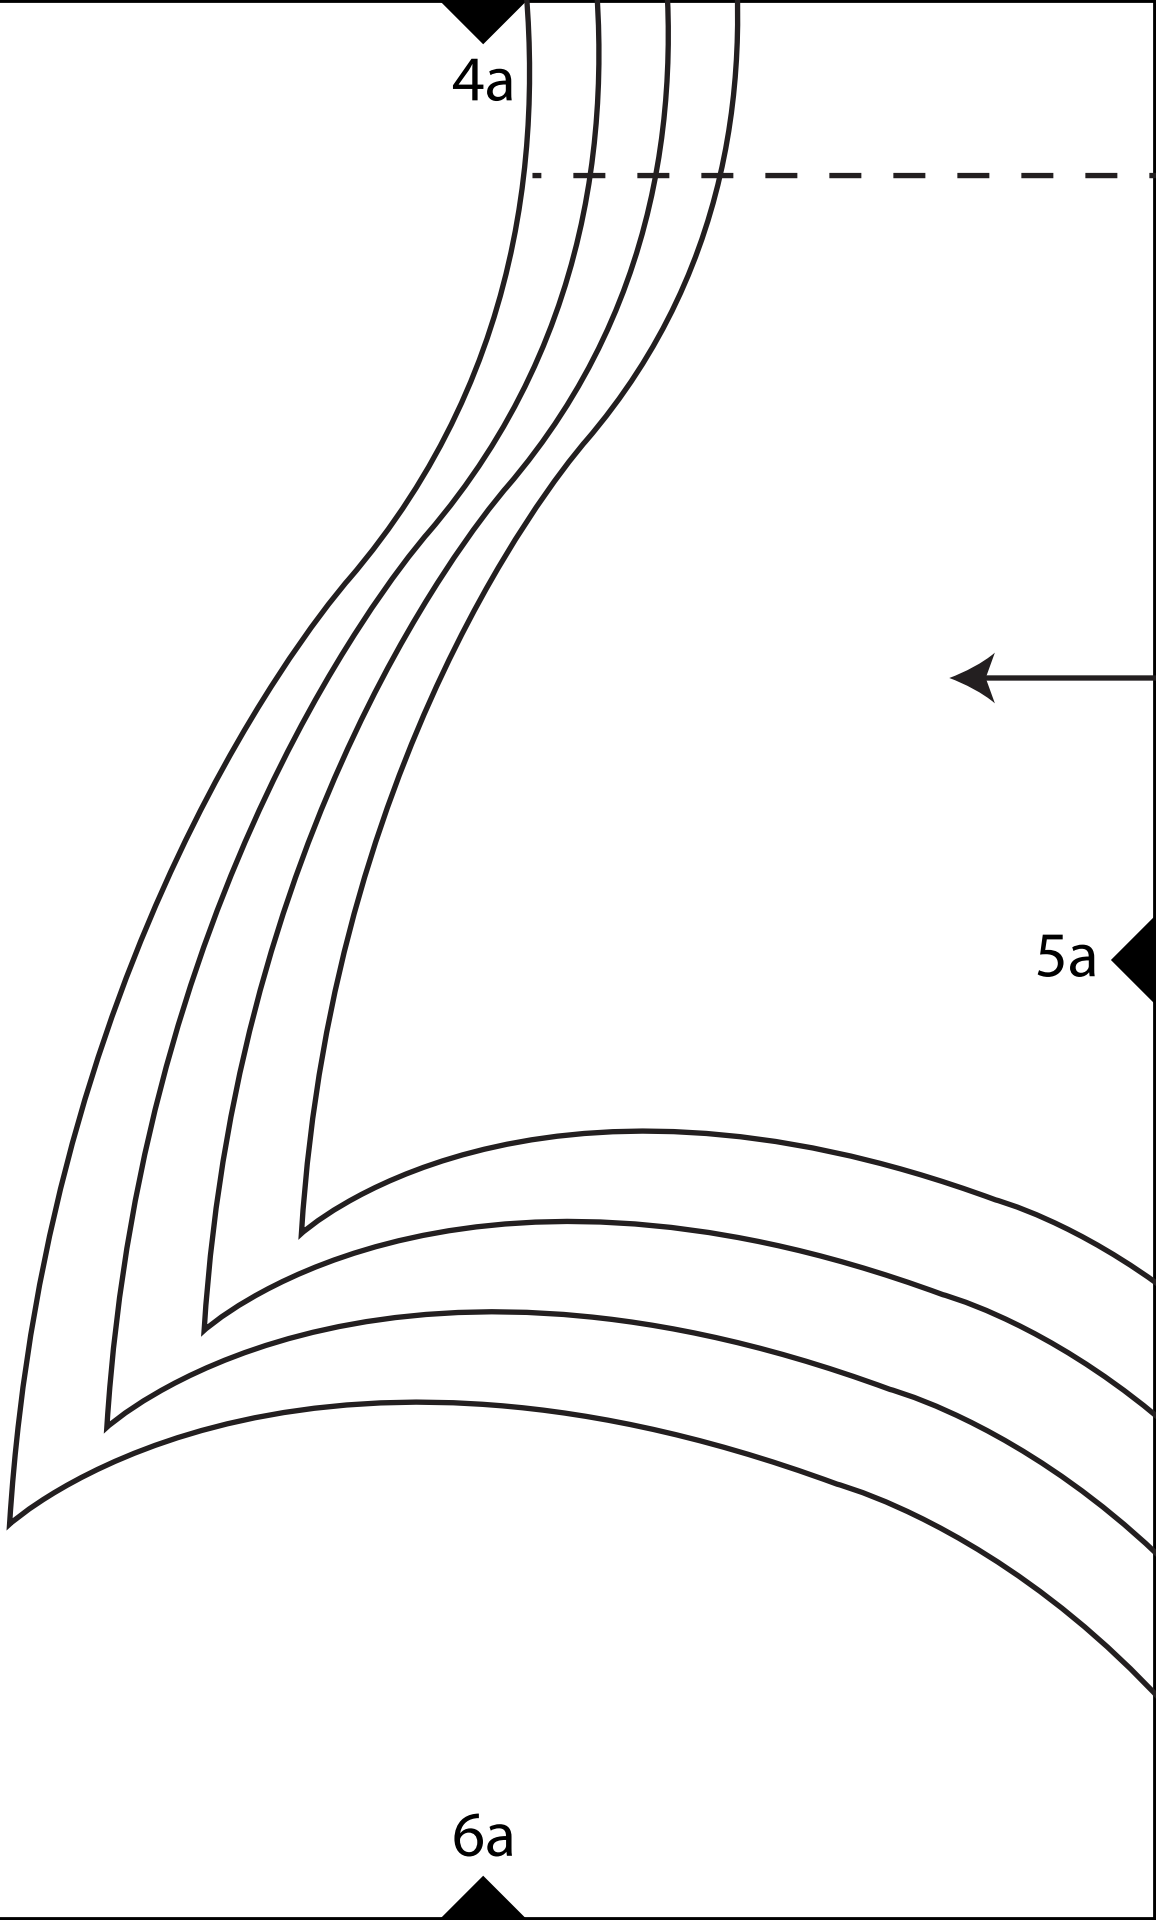

1a

2a

1a

1b

Front

Full Swimsuit Sloper

sizes 32/34 - 44/46

2b

2d

2a

The diagram features several curved contour lines on the left side, sloping downwards from top-left to bottom-right. A large circular shape is positioned on the right side. A dashed horizontal line is located at the bottom of the diagram. Labels '2a', '3a', and '4a' are placed near the top, middle, and bottom of the contour lines, respectively. The label 'Apex' is located to the left of a small black dot on the right side of the circular shape. A solid black triangle points downwards at the top center, and another solid black triangle points to the right at the middle right edge.

6a

adjust length here

4b

Direction of greatest stretch

5a

5b

6b

4d

10a

The diagram shows a series of four parallel, curved lines that form a profile tapering from top to bottom. The lines are concave towards the right. A dashed horizontal line is drawn at the bottom of the profile, extending from the right side towards the center. Three labels with arrows point to specific features: '10a' points to the top edge of the innermost curve, '11a' points to the right edge of the profile, and '12a' points to the bottom edge of the profile.