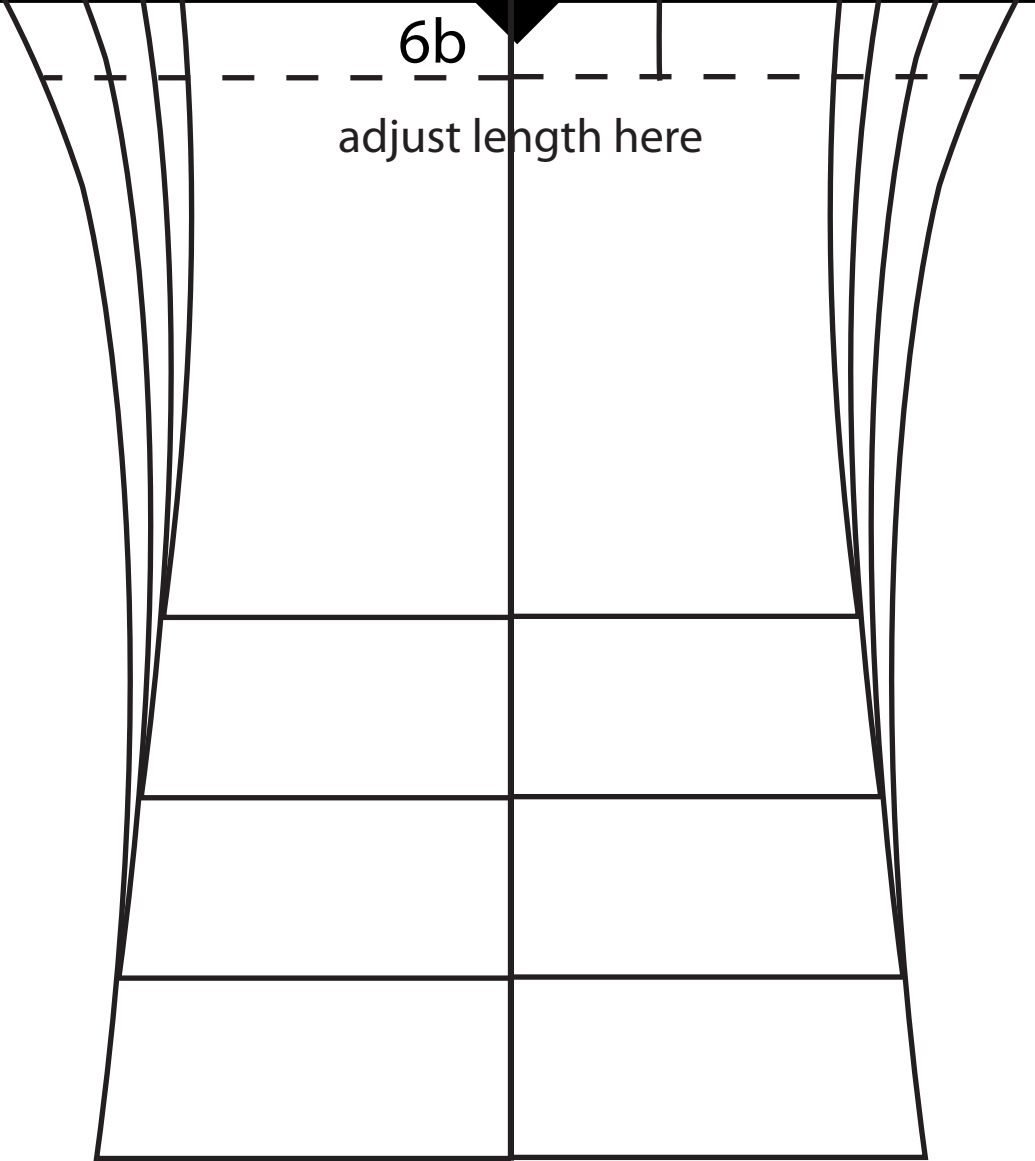

6b

adjust length here

7a

7b

8b