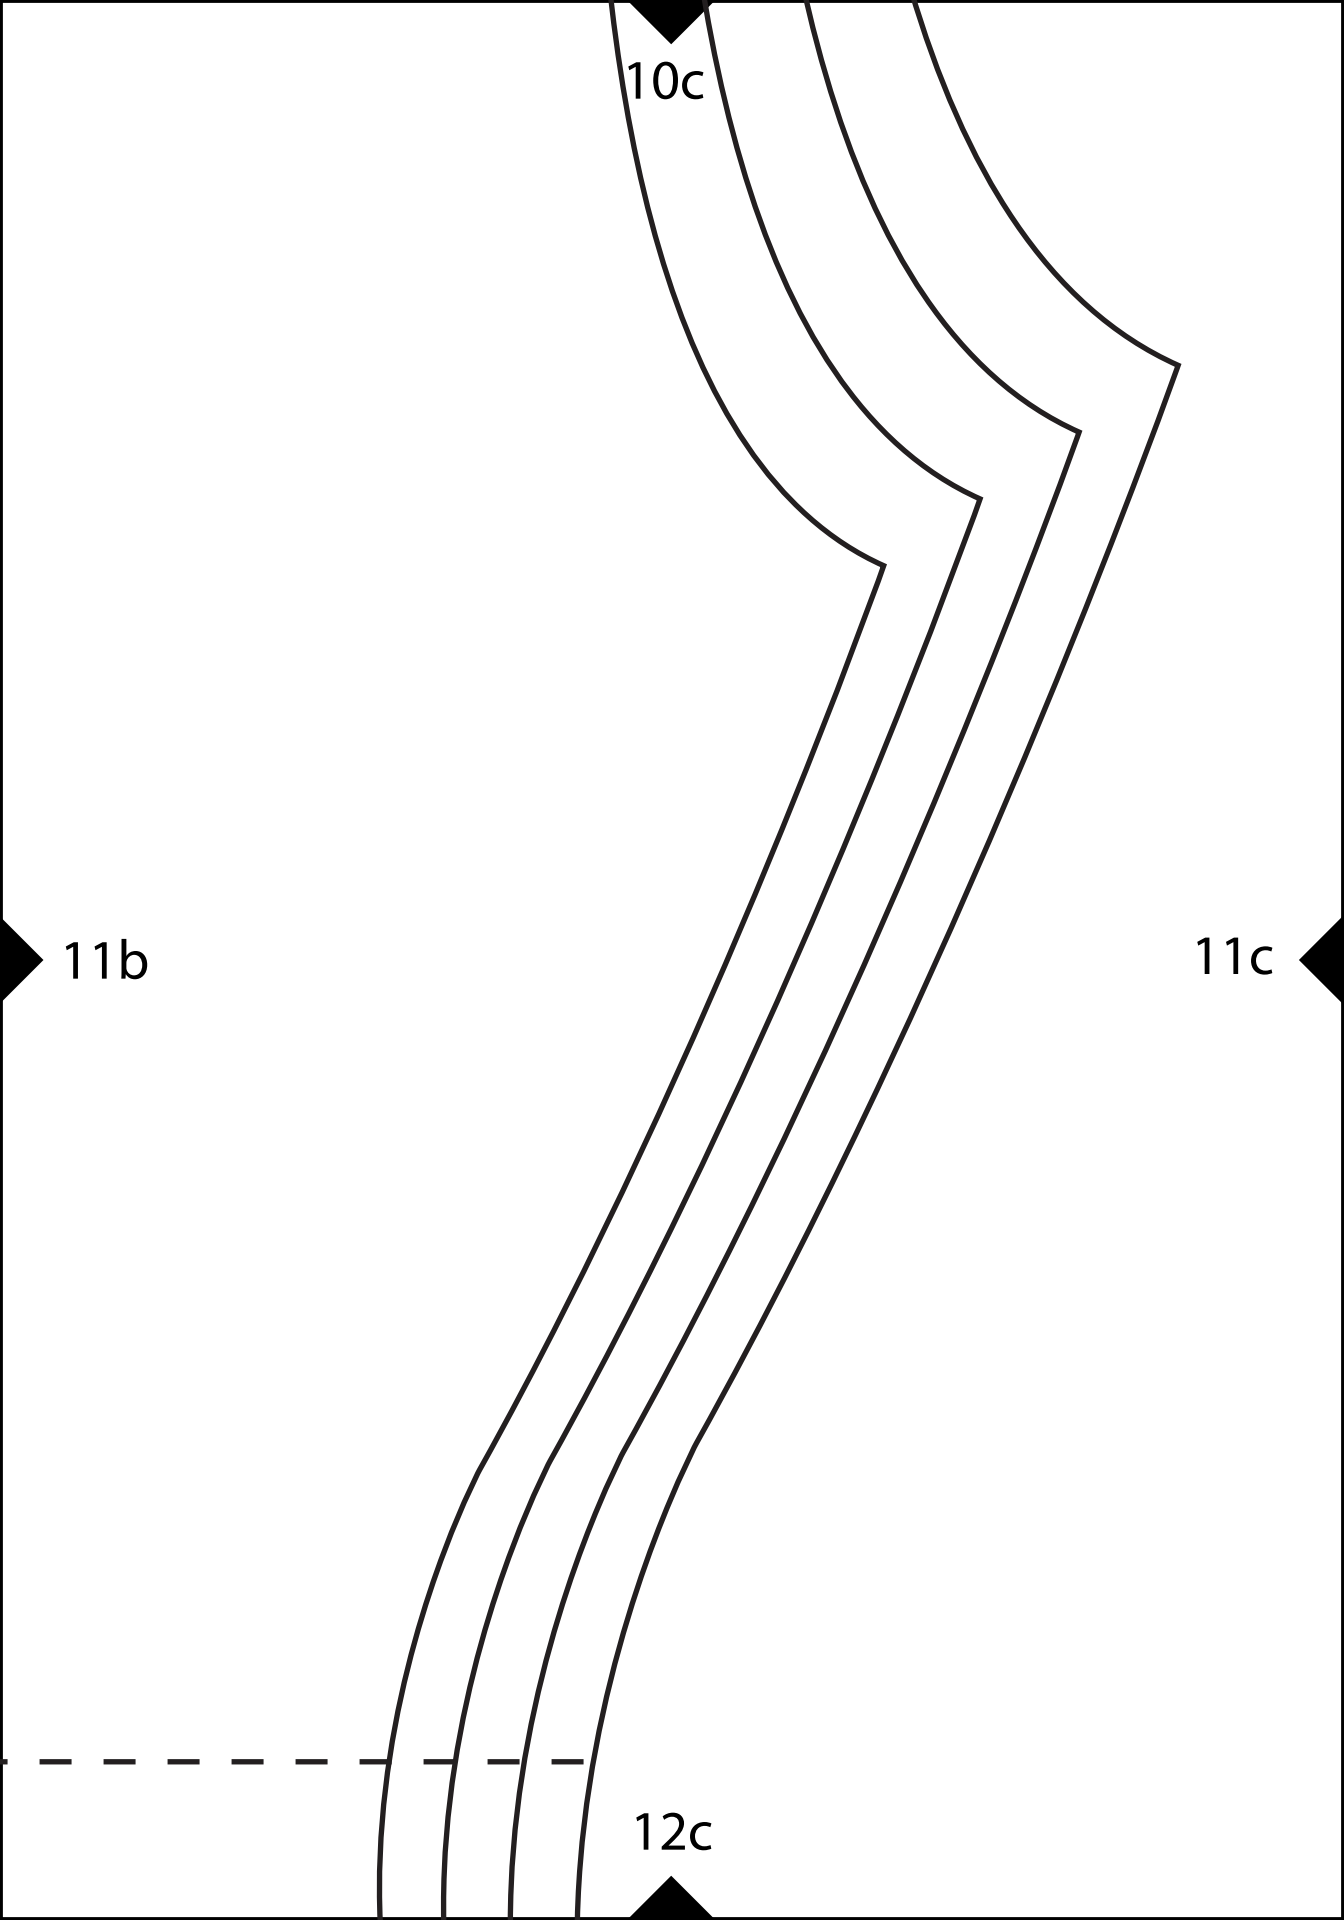

10c

11b

11c

12c