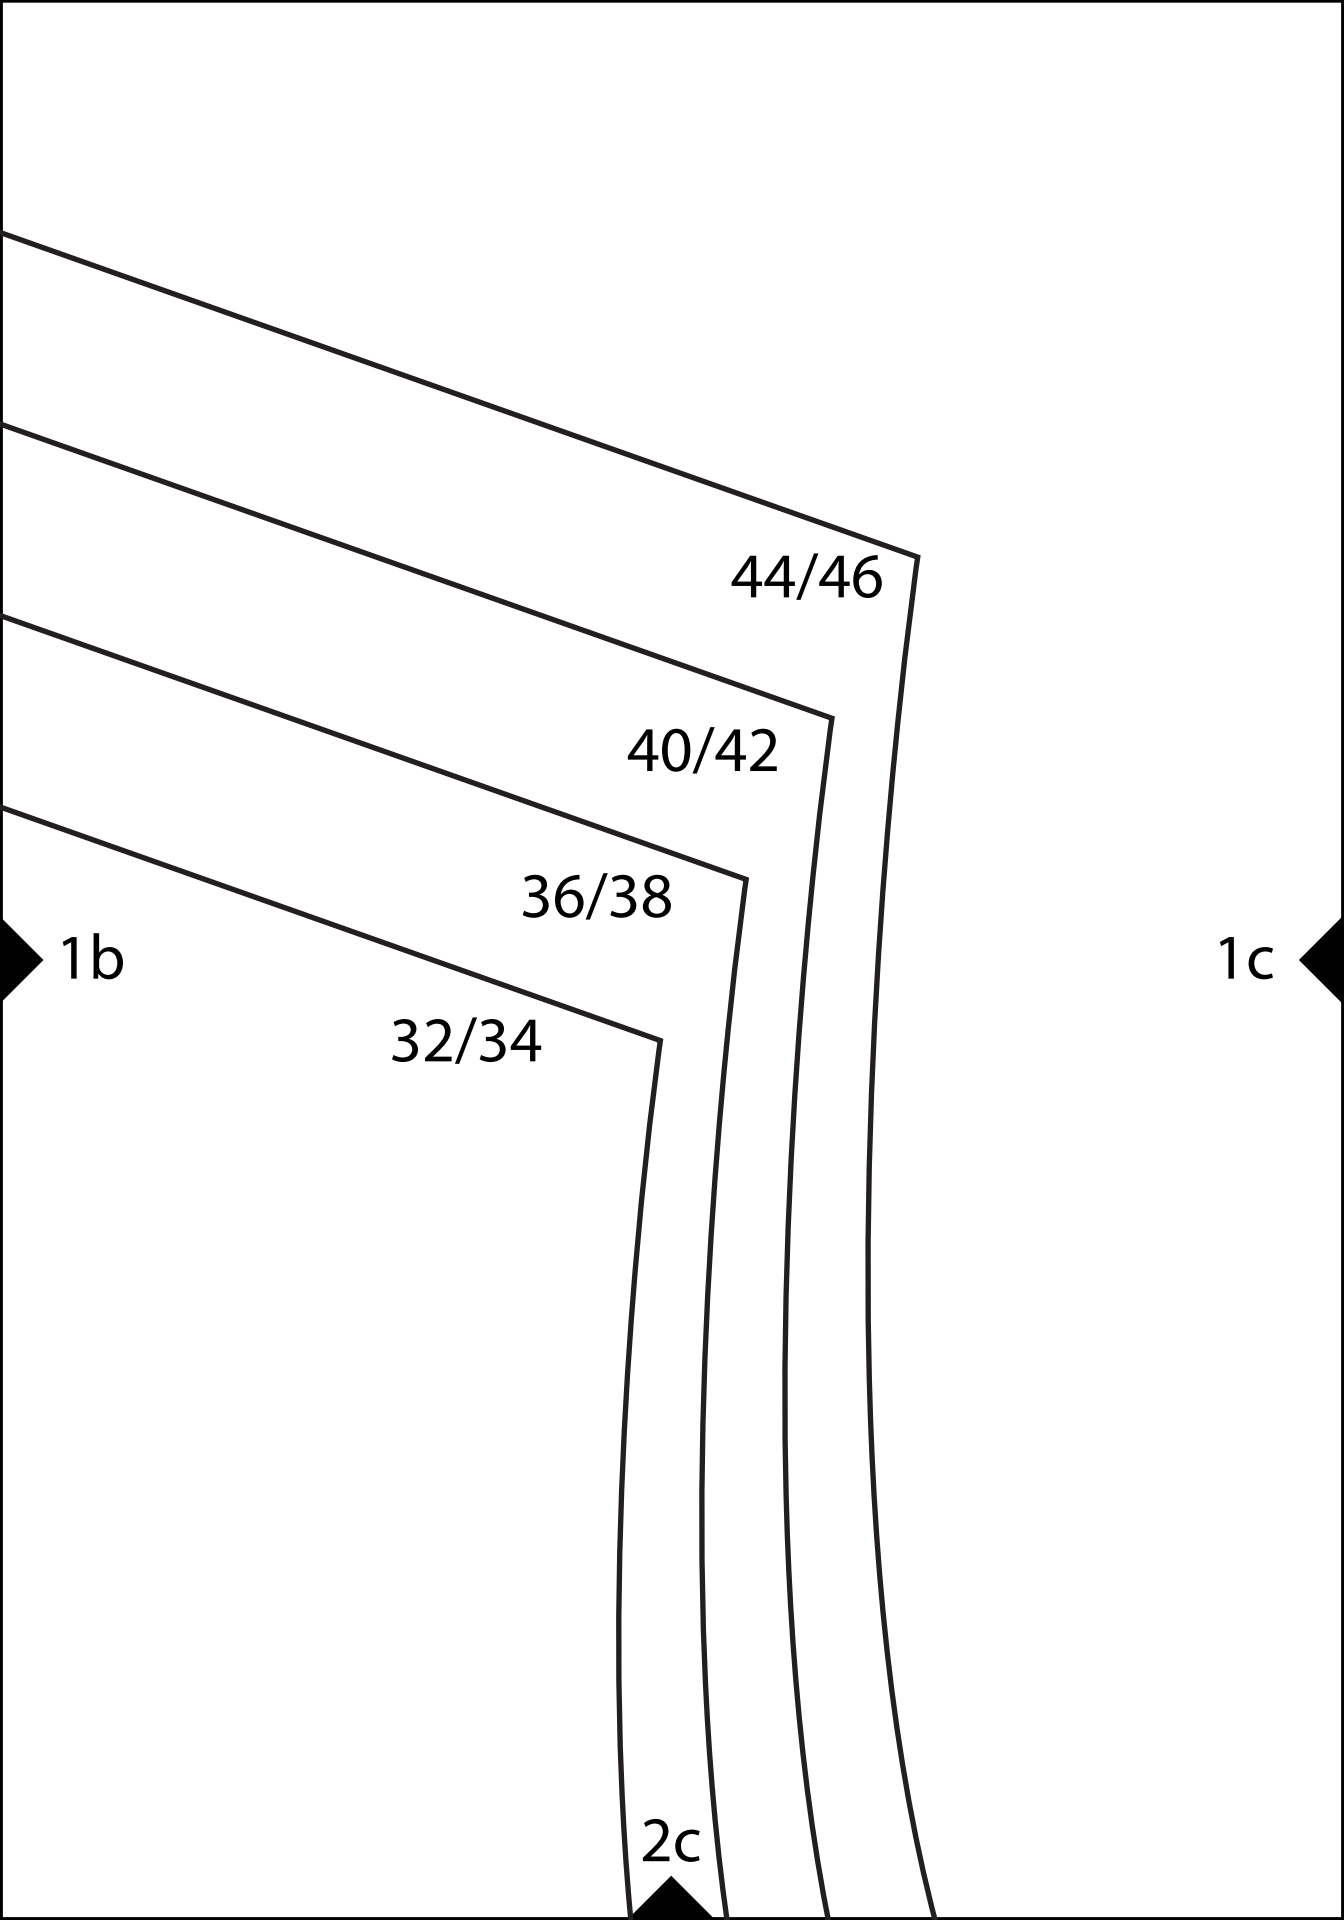

1a

2a

1a

1b

Front

Full Swimsuit Sloper

sizes 32/34 - 44/46

2b

44/46

40/42

36/38

32/34

1b

1c

2c

1c

2d

2a

The diagram features several curved contour lines on the left side, sloping downwards from top-left to bottom-right. A large circular shape is positioned on the right side. A dashed horizontal line is located at the bottom of the diagram. Labels '2a', '3a', and '4a' are placed near the top, middle, and bottom of the contour lines, respectively. The label 'Apex' is located to the left of a small black dot on the right side of the circular shape. A solid black triangle points downwards at the top center, and another solid black triangle points to the right at the middle right edge.

10a

The diagram shows a series of four parallel, curved lines that form a profile tapering from top to bottom. The lines are concave towards the right. A dashed horizontal line is drawn at the bottom of the profile, extending from the right side towards the center. Three labels with arrows point to specific features: '10a' points to the top edge of the innermost curve, '11a' points to the right edge of the profile, and '12a' points to the bottom edge of the profile.