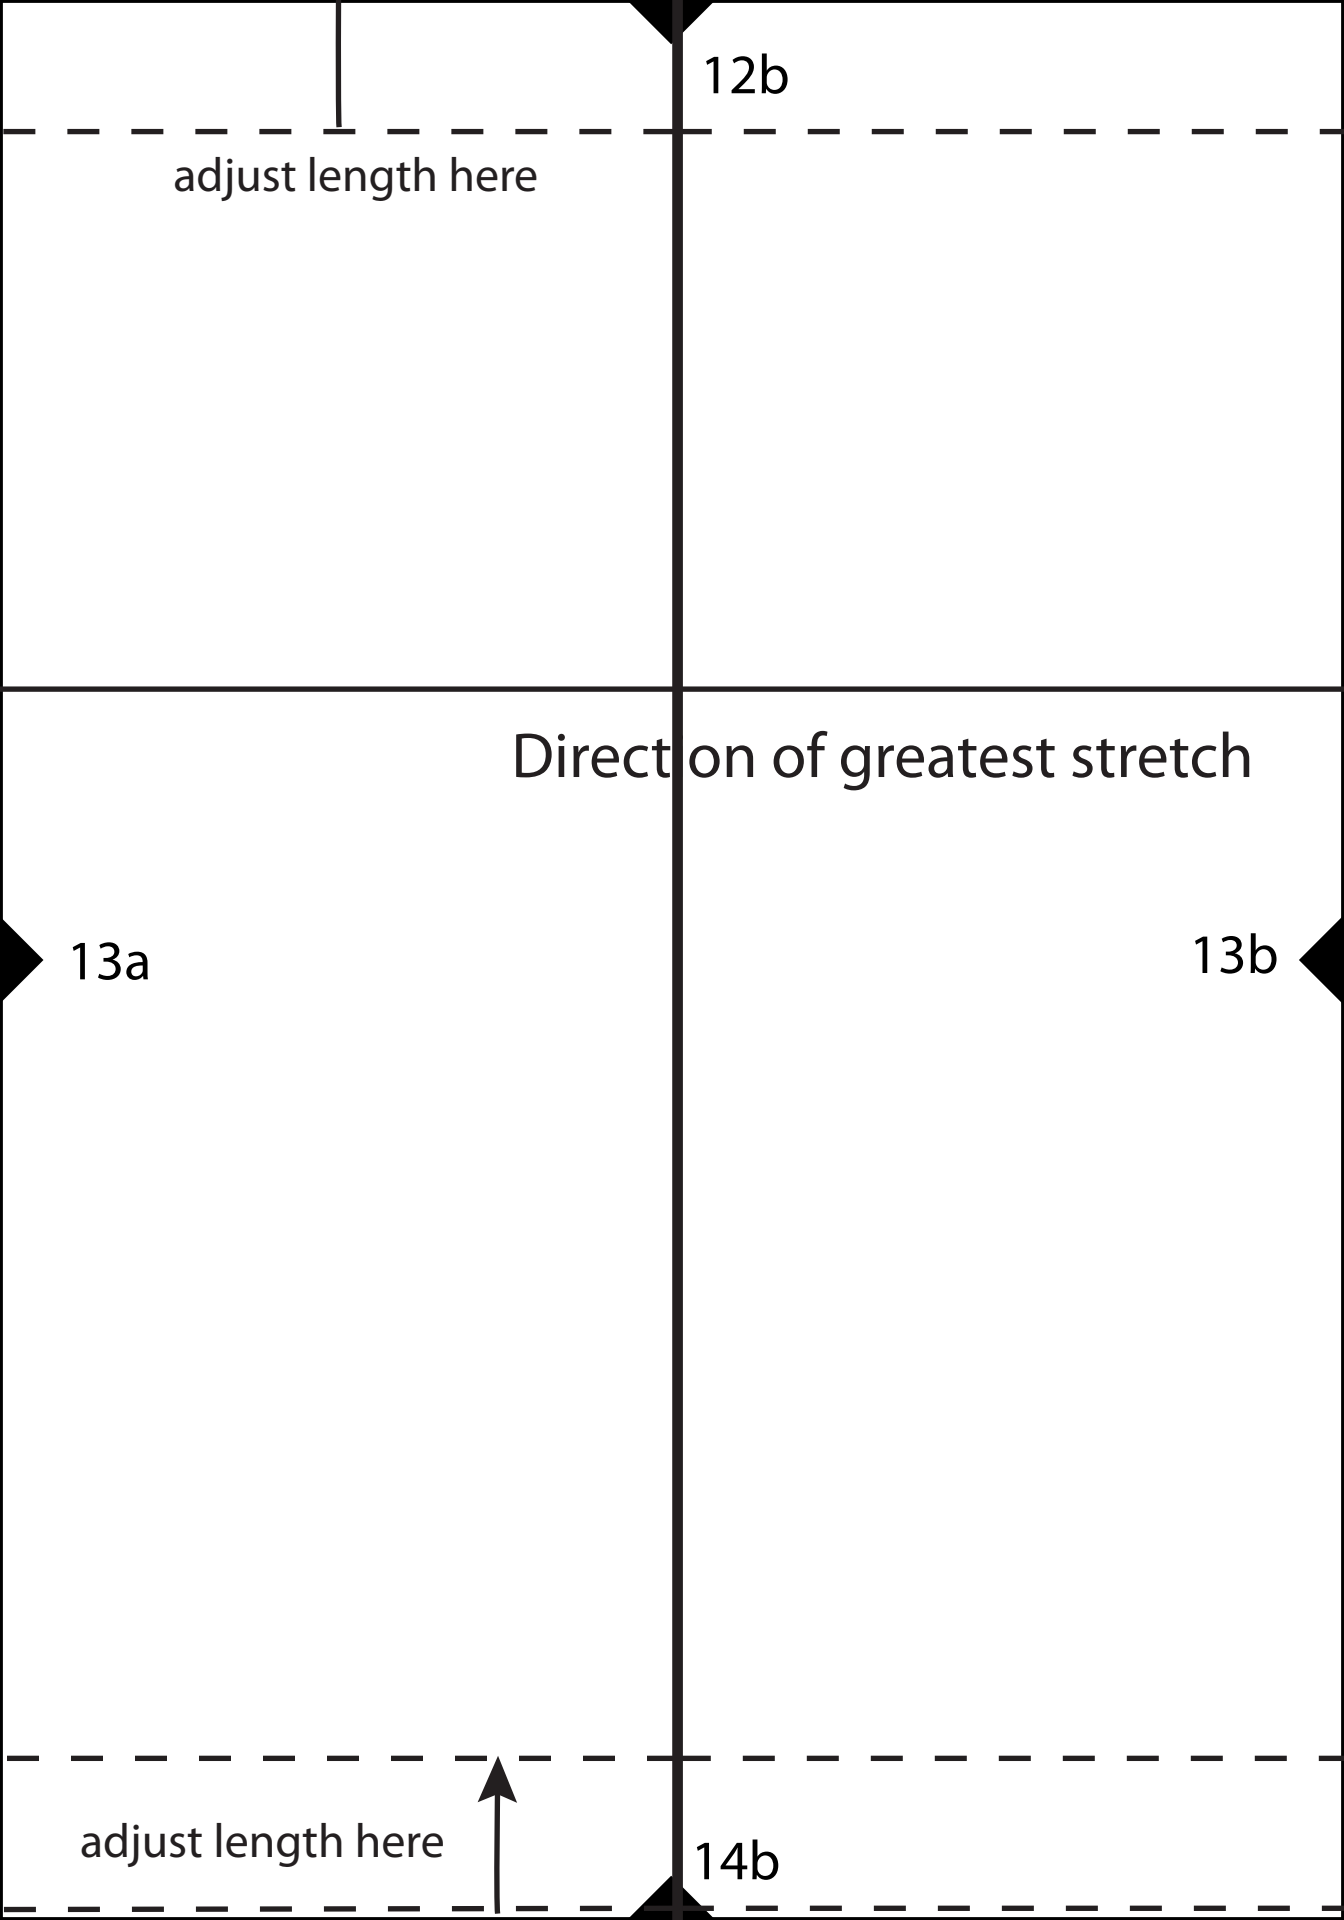

2d

2a

The diagram features several curved contour lines on the left side, sloping downwards from top-left to bottom-right. A large circular shape is positioned on the right side. A dashed horizontal line is located at the bottom of the diagram. Labels '2a', '3a', and '4a' are placed near the top, middle, and bottom of the contour lines, respectively. The label 'Apex' is located to the left of a small black dot on the right side of the circular shape. A solid black triangle points downwards at the top center, and another solid black triangle points to the right at the middle right edge.

10a

The diagram shows a series of four parallel, curved lines that form a profile tapering from top to bottom. The lines are concave towards the right. A dashed horizontal line is drawn at the bottom of the profile, extending from the right side towards the center. Three labels with arrows point to specific features: '10a' points to the top edge of the innermost curve, '11a' points to the right edge of the profile, and '12a' points to the bottom edge of the profile.

12d

12a

13a

14a

12b

adjust length here

Direction of greatest stretch

13a

13c

14d

14a

The diagram features a white background with a black border. In the upper right quadrant, there are three curved black lines that sweep downwards from left to right. A black arrowhead points downwards from the top edge of the page, positioned above the label '14a'. Another black arrowhead points to the right from the right edge of the page, positioned to the right of the label '15a'.