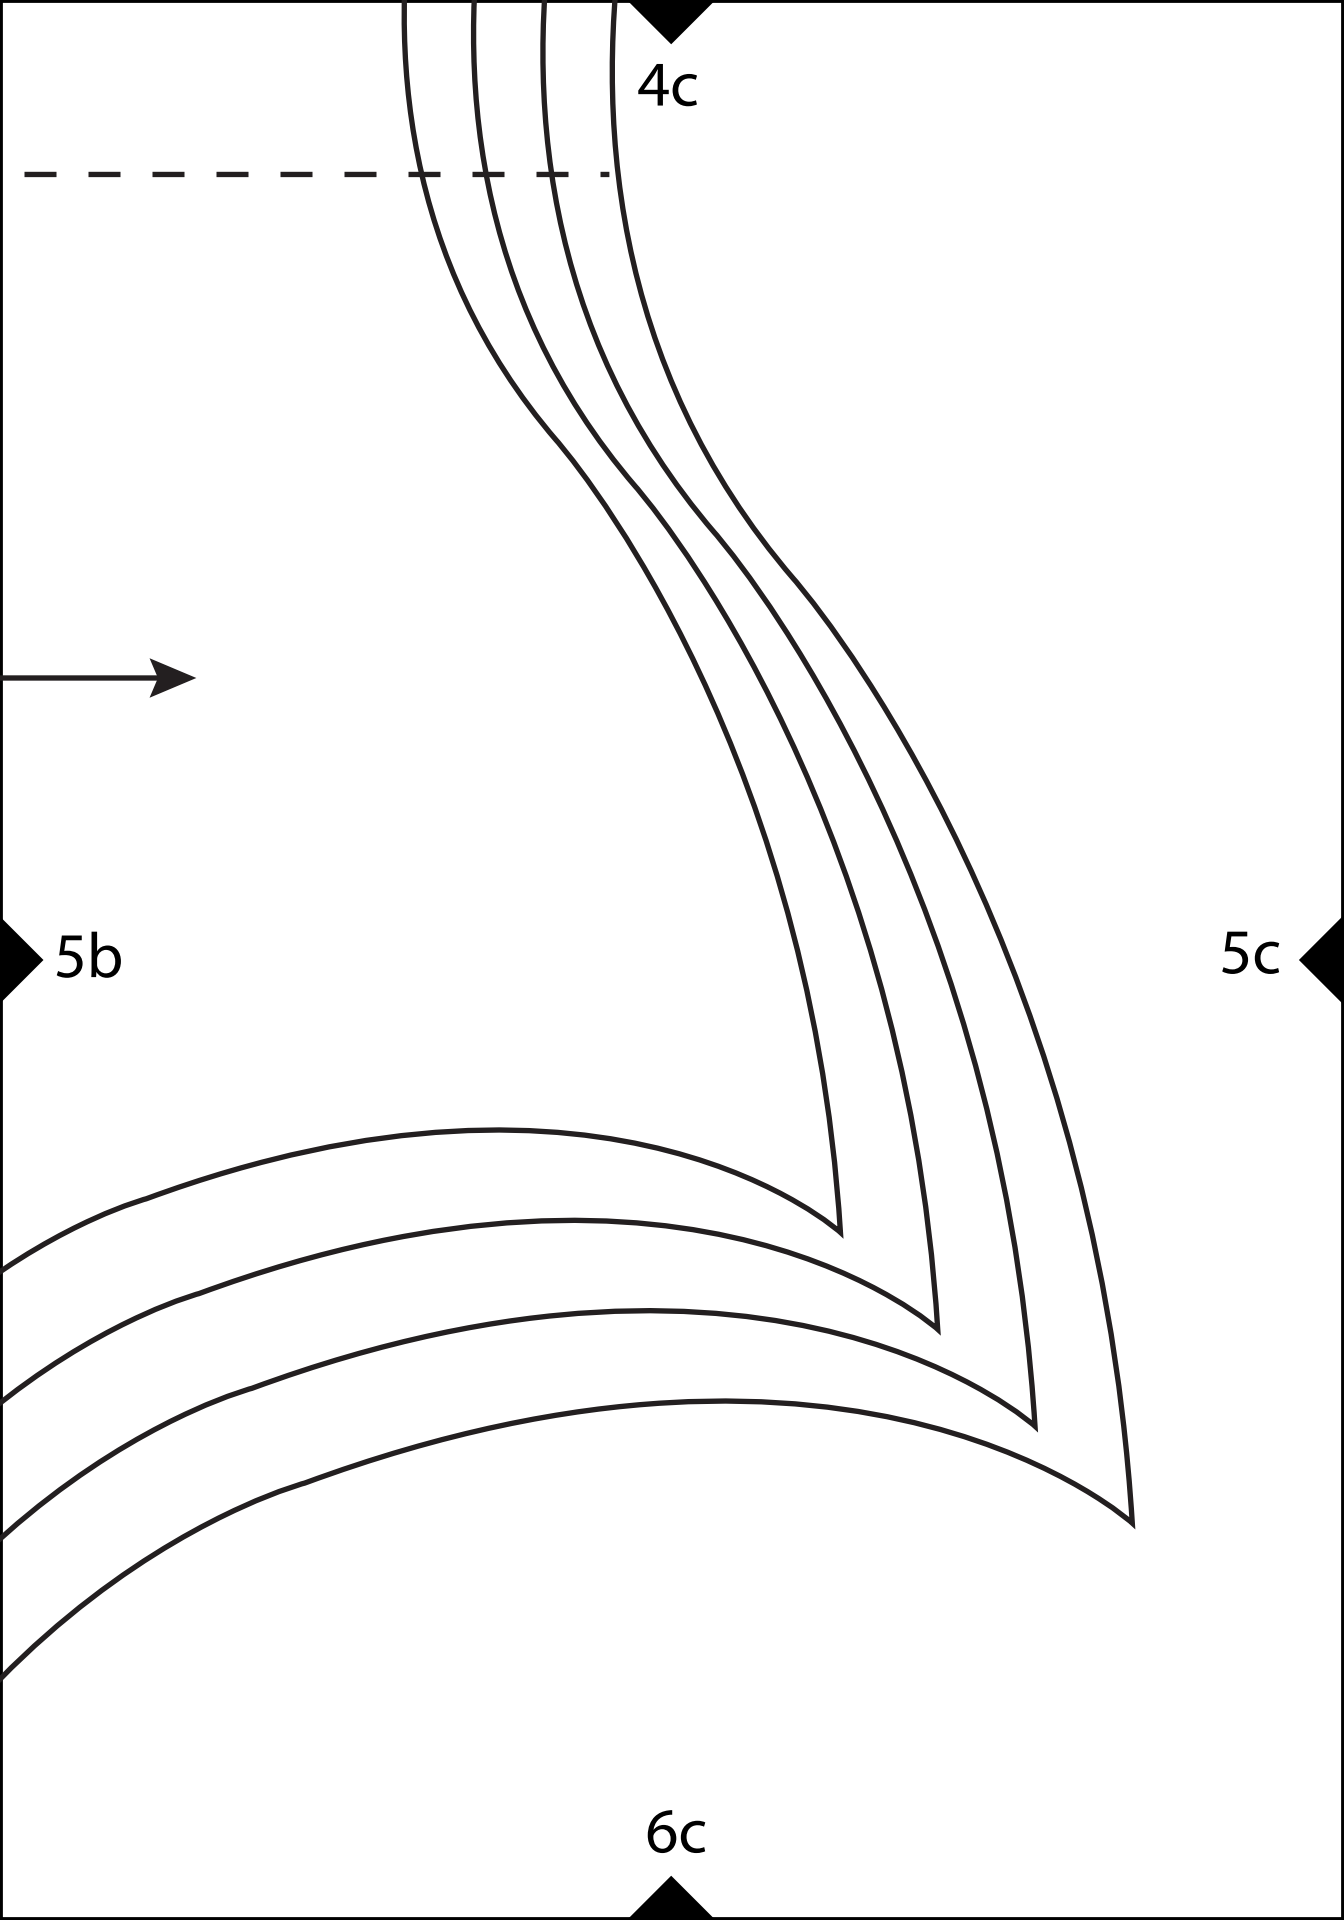

2d

2a

The diagram features several curved contour lines on the left side, sloping downwards from top-left to bottom-right. A large circular shape is positioned on the right side. A dashed horizontal line is located at the bottom of the diagram. Labels '2a', '3a', and '4a' are placed near the top, middle, and bottom of the contour lines, respectively. The label 'Apex' is located to the left of a small black dot on the right side of the circular shape. A solid black triangle points downwards at the top center, and another solid black triangle points to the right at the middle right edge.

6a

adjust length here

4b

Direction of greatest stretch

5a

5b

6b

4d

10a

The diagram shows a series of four parallel, curved lines that form a profile tapering from top to bottom. The lines are concave towards the right. A dashed horizontal line is drawn at the bottom of the profile, extending from the right side towards the center. Three labels with arrows point to specific features: '10a' points to the top edge of the innermost curve, '11a' points to the right edge of the profile, and '12a' points to the bottom edge of the profile.