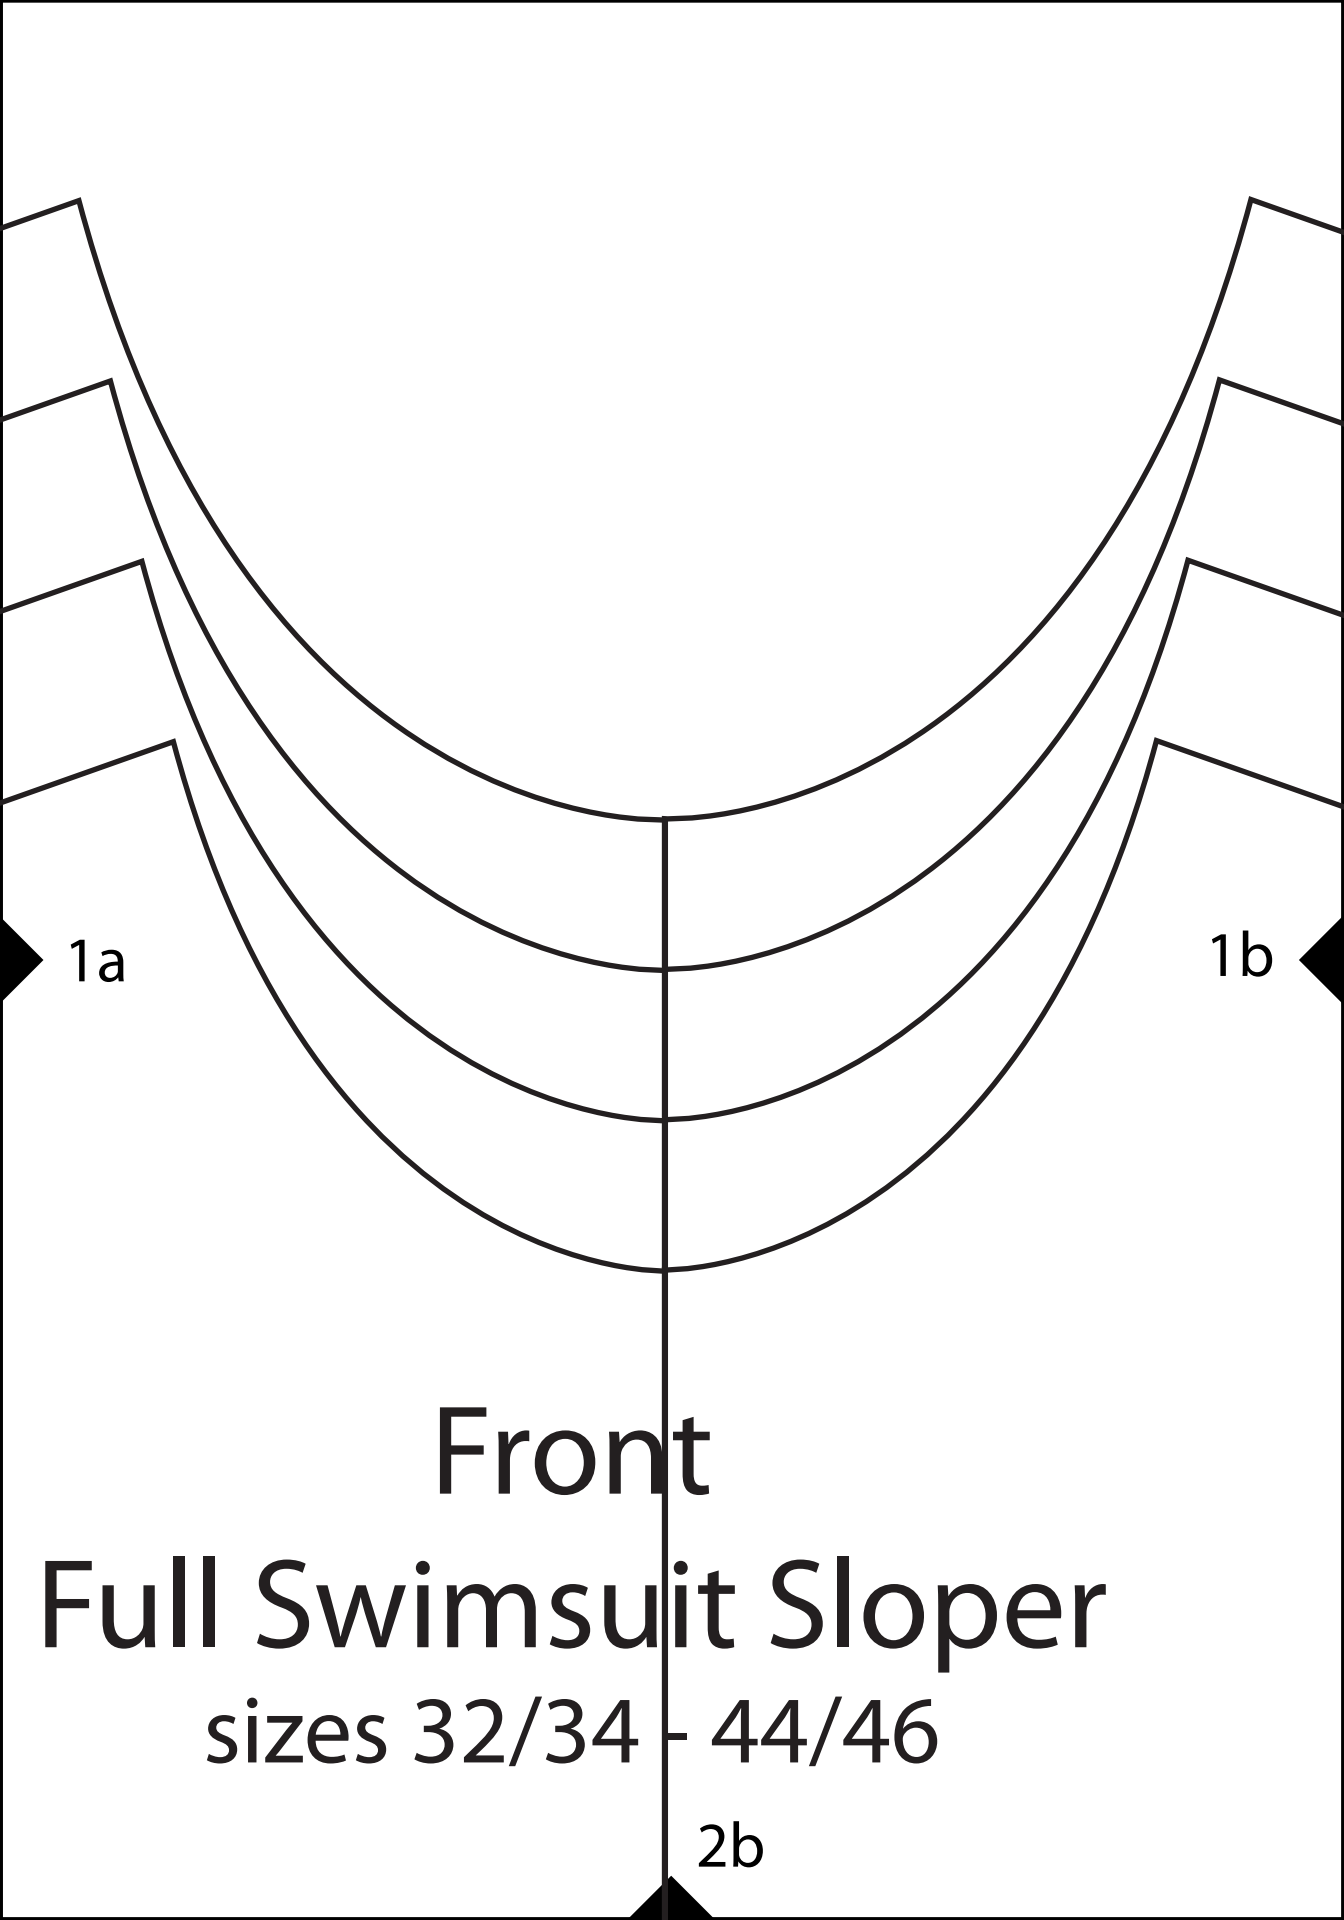

1a

2a

1a

1b

Front

Full Swimsuit Sloper

sizes 32/34 - 44/46

2b

44/46

40/42

36/38

32/34

1b

1c

2c

1c

2d

2a

The diagram features several curved contour lines on the left side, sloping downwards from top-left to bottom-right. A large circular shape is positioned on the right side. A dashed horizontal line is located at the bottom of the diagram. Labels '2a', '3a', and '4a' are placed near the top, middle, and bottom of the contour lines, respectively. The label 'Apex' is located to the left of a small black dot on the right side of the circular shape. A solid black triangle points downwards at the top center, and another solid black triangle points to the right at the middle right edge.

10a

The diagram shows a series of four parallel, curved lines that form a profile tapering from top to bottom. The lines are concave towards the right. A dashed horizontal line is drawn at the bottom of the profile, extending from the right side towards the center. Three labels with arrows point to specific features: '10a' points to the top edge of the innermost curve, '11a' points to the right edge of the profile, and '12a' points to the bottom edge of the profile.