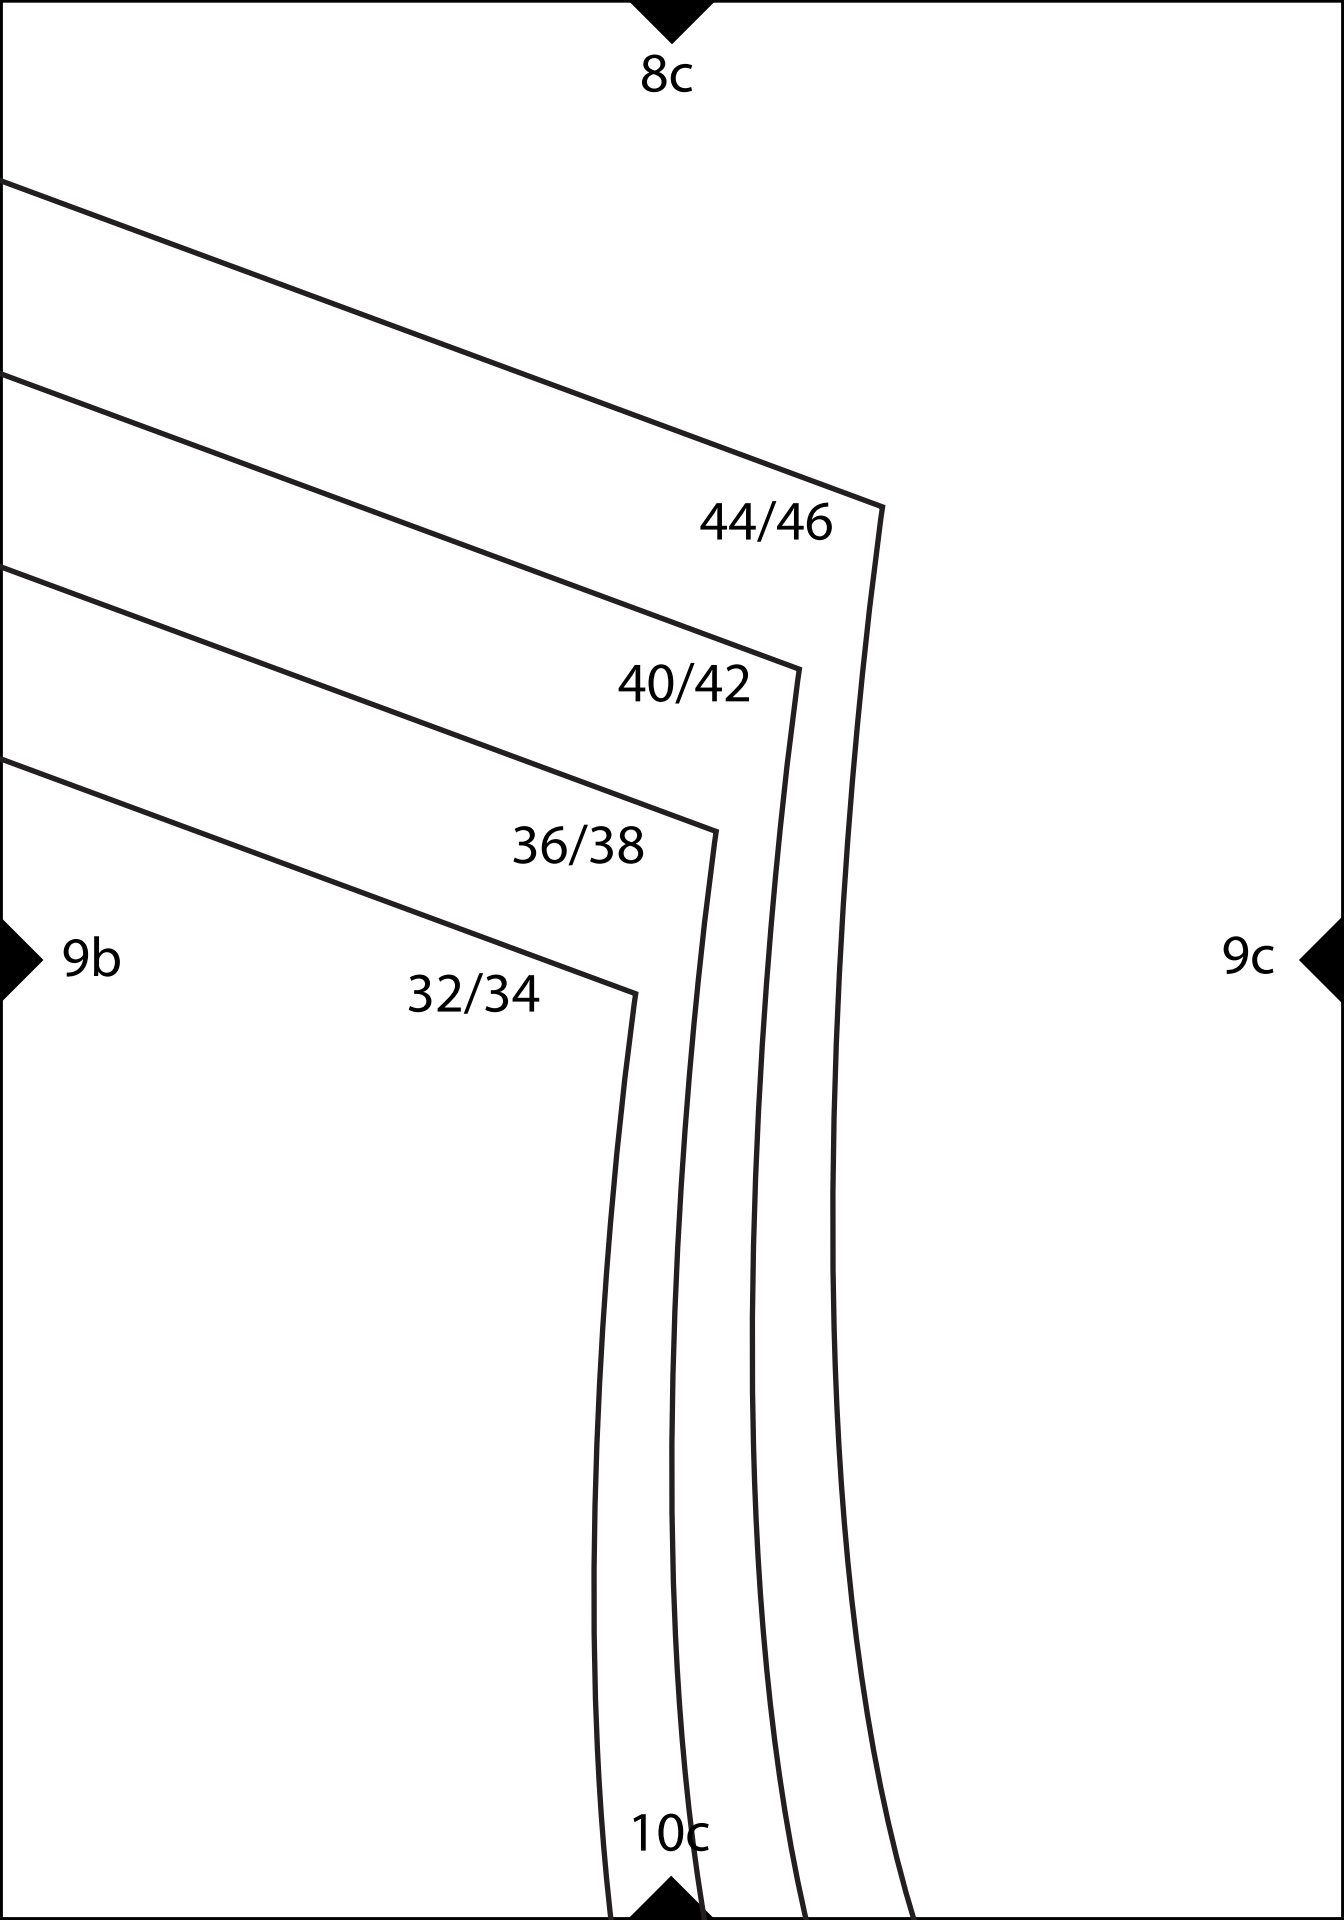

8c

44/46

40/42

36/38

9b

32/34

9c

10c