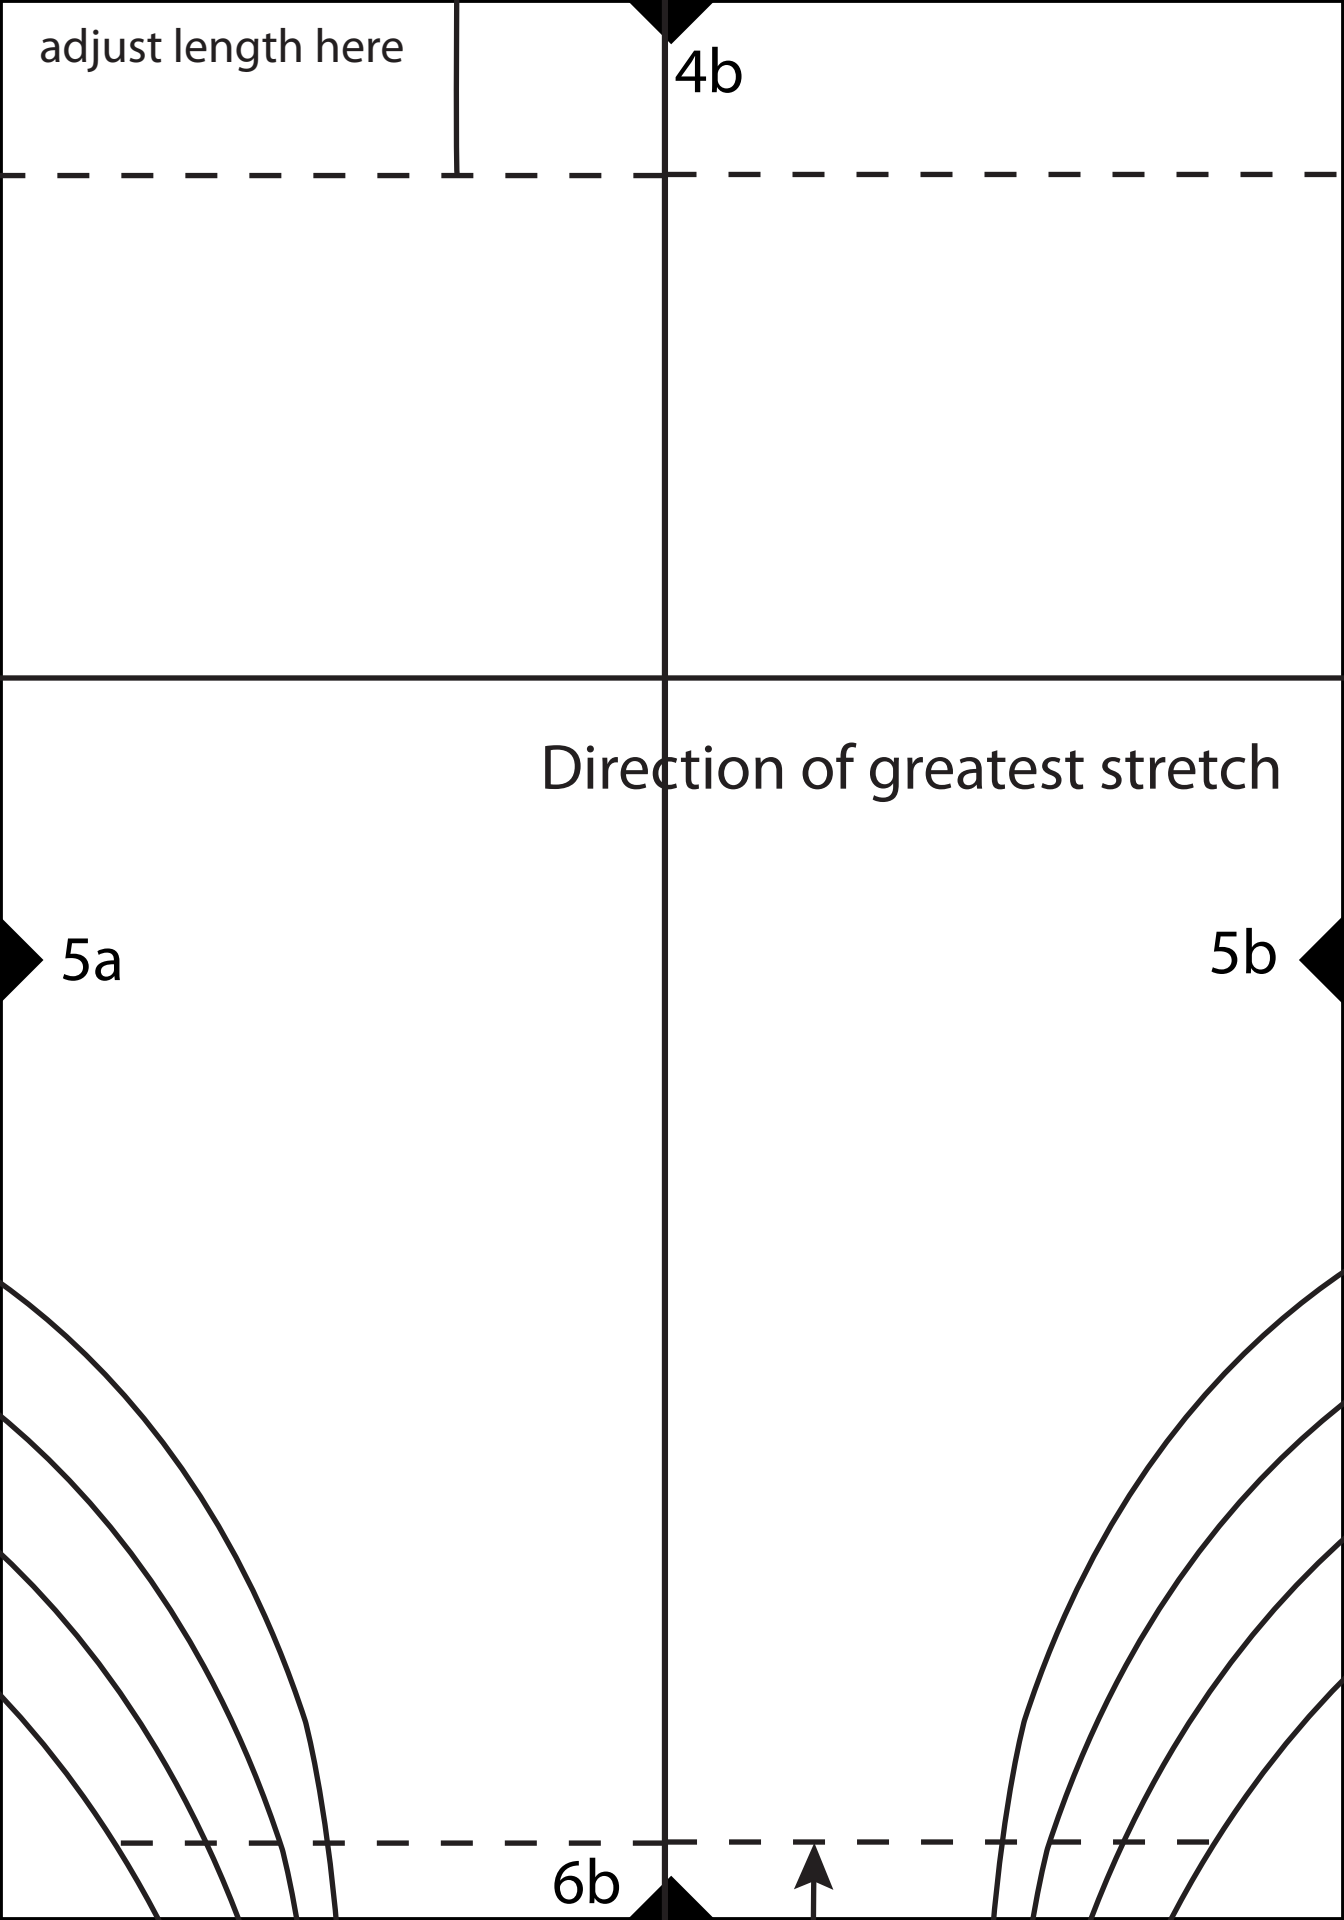

2d

2a

The diagram features several curved contour lines on the left side, sloping downwards from top-left to bottom-right. A large circular shape is positioned on the right side. A dashed horizontal line is located at the bottom of the diagram. Labels '2a', '3a', and '4a' are placed near the top, middle, and bottom of the contour lines, respectively. The label 'Apex' is located to the left of a small black dot on the right side of the circular shape. A solid black triangle points downwards at the top center, and another solid black triangle points to the right at the middle right edge.

6a

adjust length here

4b

Direction of greatest stretch

5a

5b

6b

4d

10a

The diagram shows a series of four parallel, curved lines that form a profile tapering from top to bottom. The lines are concave towards the right. A dashed horizontal line is drawn at the bottom of the profile, extending from the right side towards the center. Three labels with arrows point to specific features: '10a' points to the top edge of the innermost curve, '11a' points to the right edge of the profile, and '12a' points to the bottom edge of the profile.