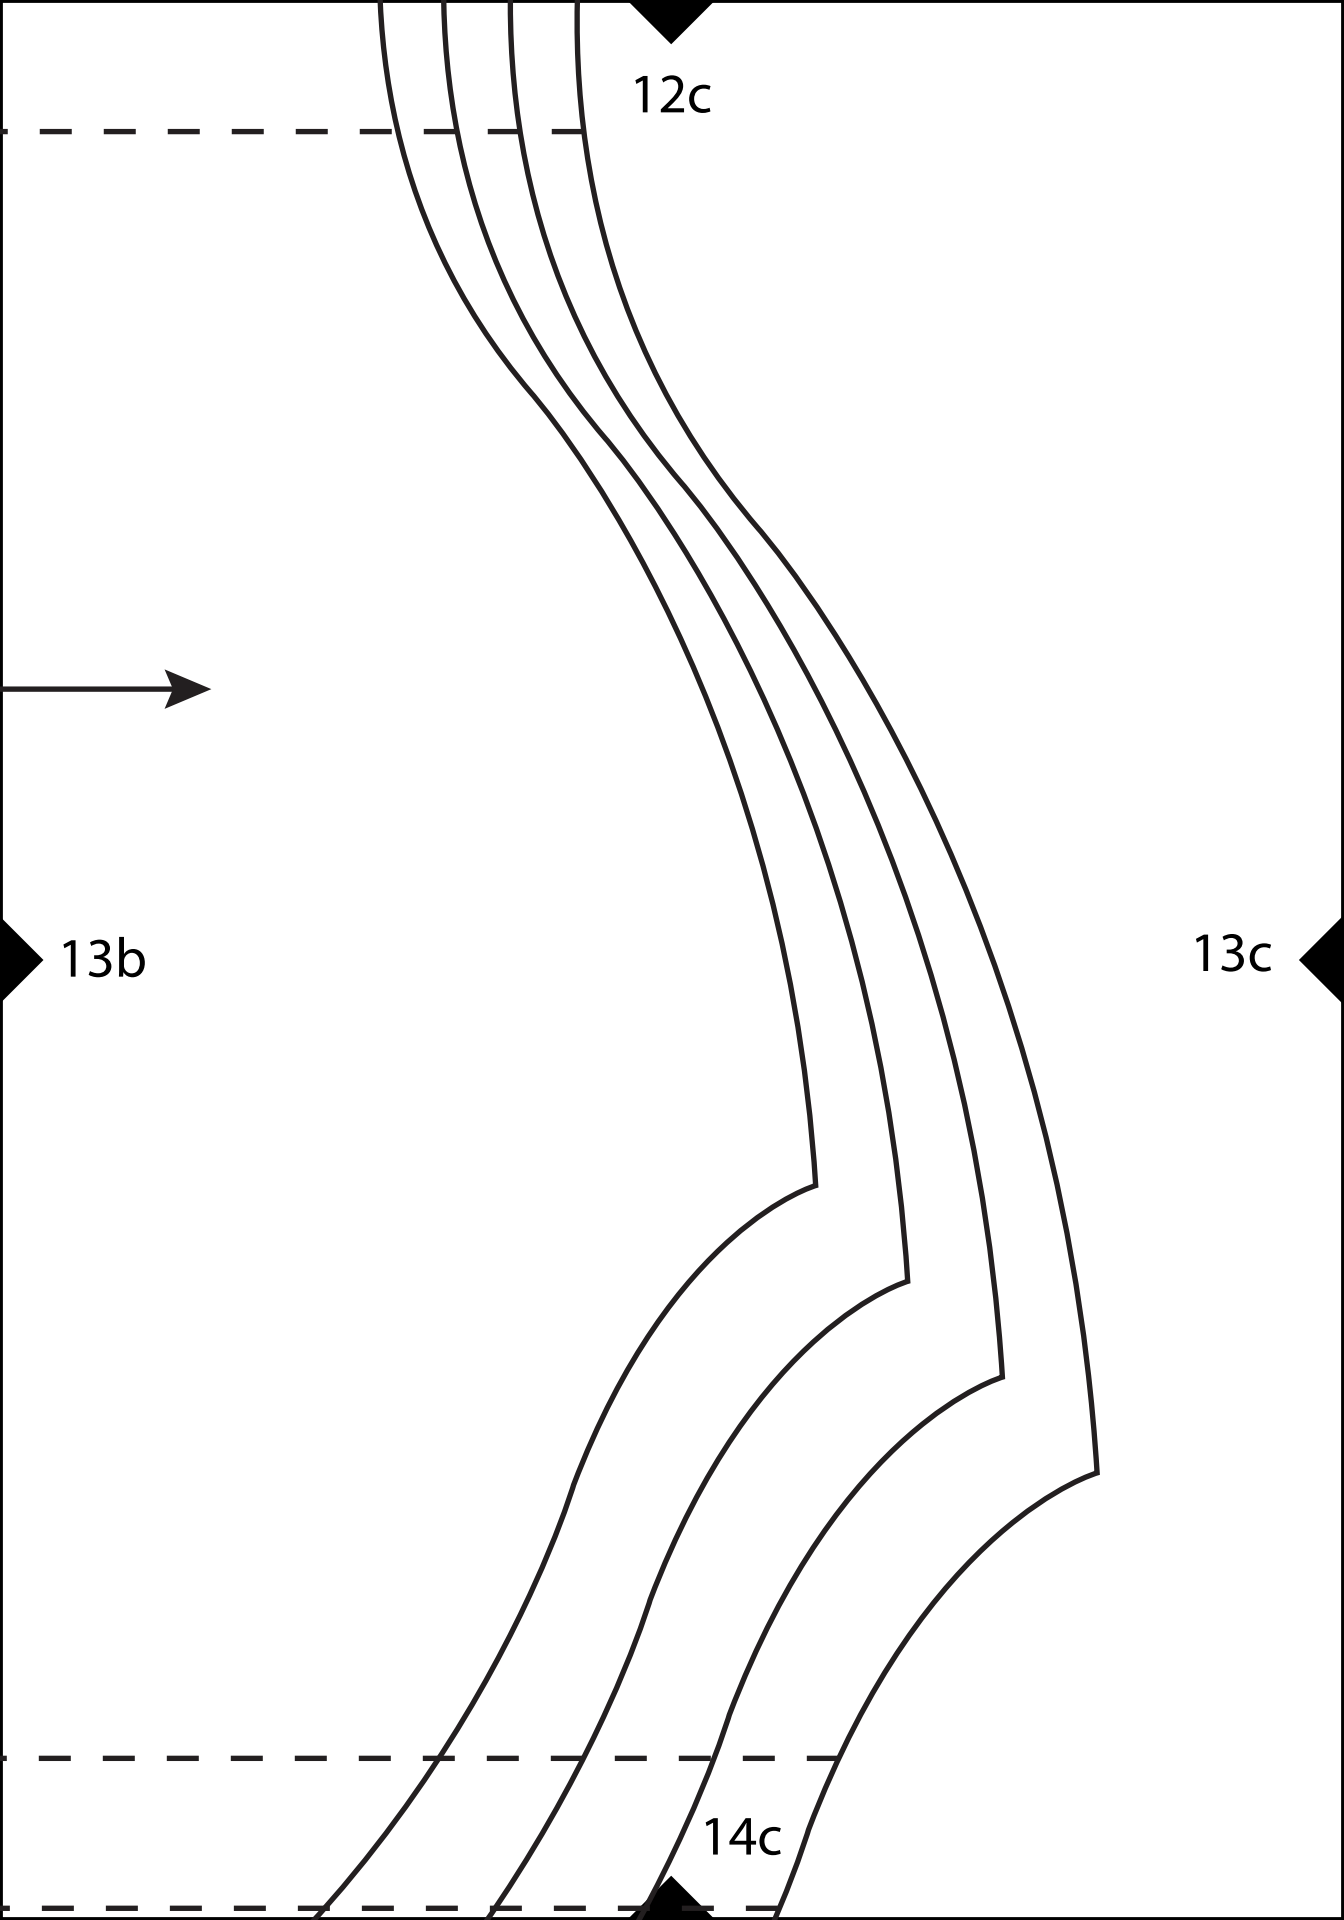

12c

13b

13c

14c